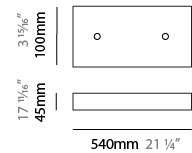

PROJECT	
TYPE	
SPECIFIER	
QUANTITY	
DATE	

COSMOS ABSTRACT SUSPENSION

D101943-

base number	LED	Color	Finish
	Dimming	Temperature	Options

1. To build a product code in our configurator select the specify button on the base model # product page
2. To build a manual product code on this datasheet choose from the options listed below in blue font and add the suffix to the base model #

GENERAL

Series: Cosmos Abstract
Partner: Quasar
Division: Design
Installation: Suspension
Product Type: Chandelier
Mounting Location: Ceiling

PHYSICAL

Shape: Abstract
Length (mm): 1500
Length (in): 59 1/16
Width (mm): 500
Width (in): 19 11/16
Height (mm): 400
Height (in): 15 3/4
Max. Overall Height (mm): 2400
Max. Overall Height (in): 94 1/2
Weight (kg): 4.5
Weight (lbs): 9.92
Fixture Finish: NIC / BRA / BBR
Fixture Material: Metal
Upon Request: Custom Sizes

ELECTRICAL

Lamp Type: LED
Input Wattage (W): 33
Dimming: Non-Dimming / Phase Dimming (120vac Only)
Driver Included: Yes
Driver Location: Integrated
Driver Type: Constant Voltage - Universal
Driver Class: Class 2
Input Voltage (V): 120 - 277
Output Voltage (V): 12
Upon Request: Integral: 0-10Vdc dimming

LED

Number of LEDs: 55
Color Temperature (°K): 2400 / 2800
Max. Delivered Lumen (lm): 1650 (2800K)
CRI: >90 CRI
Lamp Life (hrs): 50000

OPTICAL

RATINGS AND CERTIFICATIONS

Certified By: Certified for North American Standards
IP rating: IP20