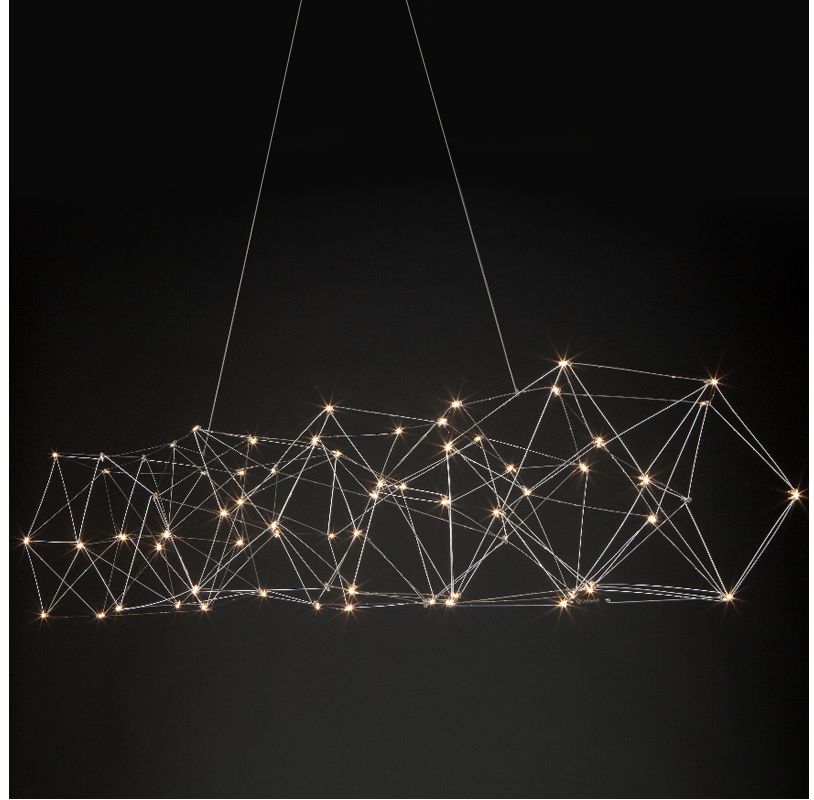

COSMOS ABSTRACT SUSPENSION

D101739-

base number   LED Dimming   Color Temperature   Finish Options

1. To build a product code in our configurator select the specify button on the base model # product page
2. To build a manual product code on this datasheet choose from the options listed below in blue font and add the suffix to the base model #

GENERAL

Series: Cosmos Abstract
Partner: Quasar
Division: Design
Installation: Suspension
Product Type: Chandelier
Mounting Location: Ceiling

PHYSICAL

Shape: Abstract
Length (mm): 1800
Length (in): 70 ⁷/₈
Width (mm): 500
Width (in): 19 ¹¹/₁₆
Height (mm): 400
Height (in): 15 ³/₄
Max. Overall Height (mm): 2400
Max. Overall Height (in): 94 ¹/₂
Weight (kg): 4.5
Weight (lbs): 9.92
Fixture Finish: [NIC / BRA / BBR](#)
Fixture Material: Metal
Cable Details: 2000mm Cable
Upon Request: Custom Sizes

ELECTRICAL

Lamp Type: LED
Input Wattage (W): 36
Dimming: [Non-Dimming / Phase Dimming (120vac Only)](#)
Driver Included: Yes
Driver Location: Integrated
Driver Type: Constant Voltage - Universal
Driver Class: Class 2
Input Voltage (V): 120 - 277
Output Voltage (V): 12
Upon Request: Integral: 0-10Vdc dimming

LED

Number of LEDs: 60
Color Temperature (°K): [2400 / 2800](#)
Max. Delivered Lumen (lm): 1800 (2800K)
CRI: >90 CRI
Lamp Life (hrs): 50000

OPTICAL

RATINGS AND CERTIFICATIONS

Certified By: Certified for North American Standards
IP rating: IP20