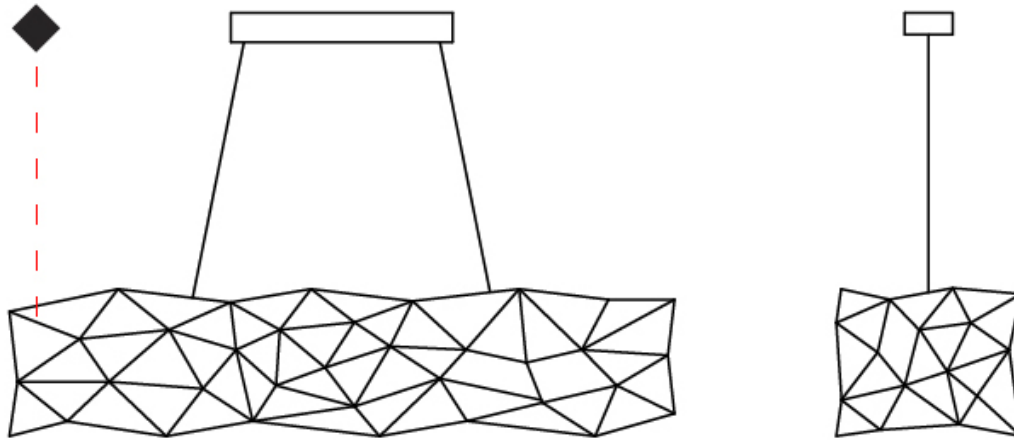

COSMOS ABSTRACT SUSPENSION

D101739-

PROJECT	_____
TYPE	_____
SPECIFIER	_____
QUANTITY	_____
DATE	_____

D