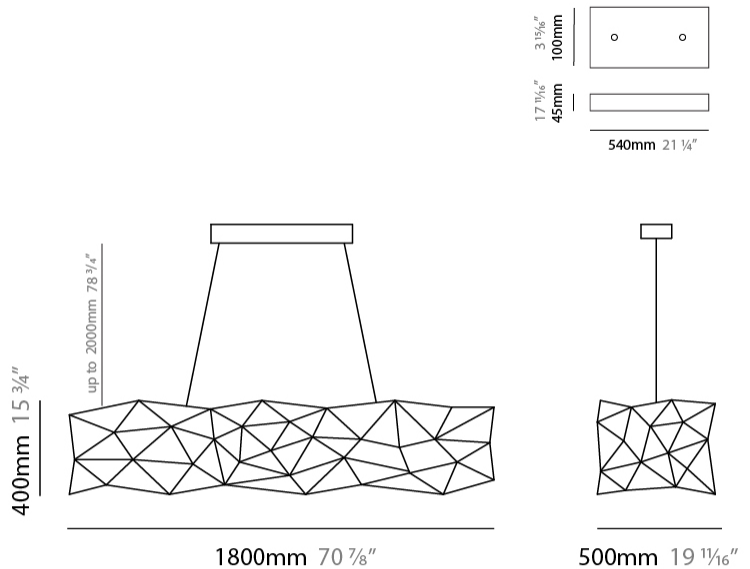

COSMOS ABSTRACT SUSPENSION

D101739-

base number   LED Dimming   Color Temperature   Finish Options

1. To build a product code in our configurator select the specify button on the base model # product page
2. To build a manual product code on this datasheet choose from the options listed below in blue font and add the suffix to the base model #

GENERAL

Series: Cosmos Abstract
Partner: Quasar
Division: Design
Installation: Suspension
Product Type: Chandelier
Mounting Location: Ceiling

PHYSICAL

Shape: Abstract
Length (mm): 1800
Length (in): 70 ⁷/₈
Width (mm): 500
Width (in): 19 ¹¹/₁₆
Height (mm): 400
Height (in): 15 ³/₄
Max. Overall Height (mm): 2400
Max. Overall Height (in): 94 ¹/₂
Weight (kg): 4.5
Weight (lbs): 9.92
Fixture Finish: [NIC / BRA / BBR](#)
Fixture Material: Metal
Cable Details: 2000mm Cable
Upon Request: Custom Sizes

ELECTRICAL

Lamp Type: LED
Input Wattage (W): 36
Dimming: [Non-Dimming / Phase Dimming (120vac Only)](#)
Driver Included: Yes
Driver Location: Integrated
Driver Type: Constant Voltage - Universal
Driver Class: Class 2
Input Voltage (V): 120 - 277
Output Voltage (V): 12
Upon Request: Integral: 0-10Vdc dimming

LED

Number of LEDs: 60
Color Temperature (°K): [2400 / 2800](#)
Max. Delivered Lumen (lm): 1800 (2800K)
CRI: >90 CRI
Lamp Life (hrs): 50000

OPTICAL

RATINGS AND CERTIFICATIONS

Certified By: Certified for North American Standards
IP rating: IP20